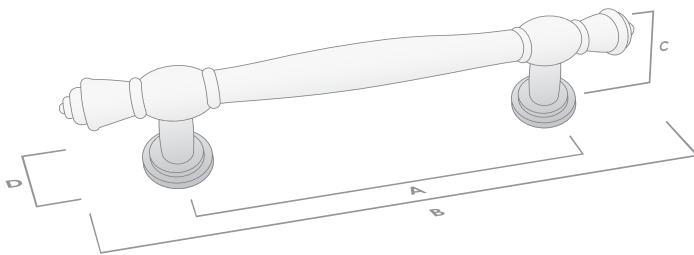

SPECIFICATION SHEET

BENTLEIGH

The Heritage Collection

Knob

Code	Length (A)	Width (B)	Projection (C)	Finish
403.032.06	32mm	32mm	30mm	Polished Chrome
403.032.10	32mm	32mm	30mm	Dull Brushed Nickel
403.032.38	32mm	32mm	30mm	Brushed Antique Brass
403.038.06	38mm	38mm	35mm	Polished Chrome
403.038.10	38mm	38mm	35mm	Dull Brushed Nickel
403.038.38	38mm	38mm	35mm	Brushed Antique Brass

Handle

Code	CTC (A)	Length (B)	Height (D)	Projection (C)	Finish
403.096.06	96mm	146mm	17mm	34mm	Polished Chrome
403.096.10	96mm	146mm	17mm	34mm	Dull Brushed Nickel
403.096.38	96mm	146mm	17mm	34mm	Brushed Antique Brass
403.160.06	160mm	214mm	18mm	34mm	Polished Chrome
403.160.10	160mm	214mm	18mm	34mm	Dull Brushed Nickel
403.160.38	160mm	214mm	18mm	34mm	Brushed Antique Brass