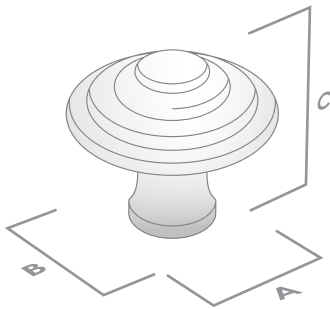

SPECIFICATION SHEET

BENTLEIGH

The Heritage Collection

Knob

Code	Length (A)	Width (B)	Projection (C)	Finish
403.032.06	32mm	32mm	30mm	Polished Chrome
403.032.10	32mm	32mm	30mm	Dull Brushed Nickel
403.032.38	32mm	32mm	30mm	Brushed Antique Brass
403.038.06	38mm	38mm	35mm	Polished Chrome
403.038.10	38mm	38mm	35mm	Dull Brushed Nickel
403.038.38	38mm	38mm	35mm	Brushed Antique Brass

Handle

Code	CTC (A)	Length (B)	Height (D)	Projection (C)	Finish
403.096.06	96mm	146mm	17mm	34mm	Polished Chrome
403.096.10	96mm	146mm	17mm	34mm	Dull Brushed Nickel
403.096.38	96mm	146mm	17mm	34mm	Brushed Antique Brass
403.160.06	160mm	214mm	18mm	34mm	Polished Chrome
403.160.10	160mm	214mm	18mm	34mm	Dull Brushed Nickel
403.160.38	160mm	214mm	18mm	34mm	Brushed Antique Brass